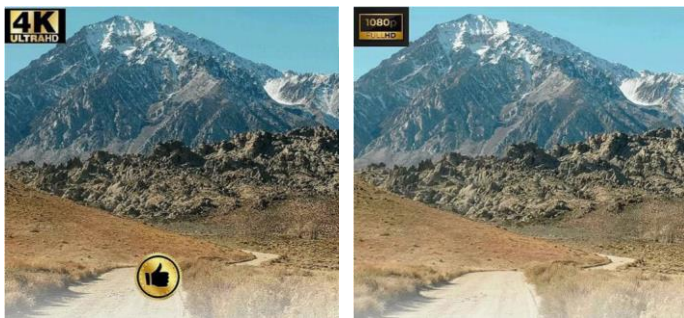

4K ULTRA HD

K5 innovates with the Sony 8-megapixel sensor on the front camera, producing spectacular **4K Ultra HD** footage at 30 FPS.

*The rear camera features a Sony sensor, providing crisp and clear 1080P HD

Stylish Appearance & IP67 Rated

The device is constructed of durable and lightweight aerospace aluminium alloy. It is also certified with an IP67 rating, meaning that it could withstand rain, snow and dust. There is no doubt that the INNOVV K5 Powersports Cam will perform well even in the harshest weather conditions.

Smart Remote Control

You could conveniently check the Wi-Fi, DVR and GPS working status with the LED indicators on the Remote Control during your road trip without taking your hands off the handlebar and eyes off the road.

External Mic

INNOVV K5 Powersports Cam adopts an external Mic instead of an internal Mic, upgrading the audio quality from a tinny sound to a resonating voice. It clearly records your voice during any road trip by attaching it to the helmet, making it helpful for moto-vlogging. What's more, it can record engine or exhaust sounds by placing it in the right place.

Auto On/ Off Recording Technology

All INNOVV Powersports Cam are designed to operate in an "install & forget" manner. As soon as the ignition is turned on, the INNOVV Powersports Cam will start to record automatically. When the ignition is turned off, the INNOVV Powersports Cam will perform an automatic shutdown process.

MARINE